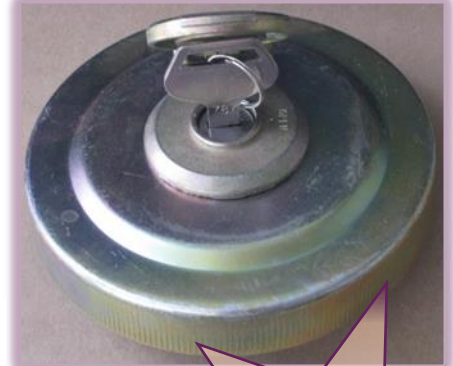

TOTAL EQUIPMENT & MACHINERY LTD

CURRENT SPECIALS

Turbos
 Holset, Garret, Mitsubishi
 Inquire P.O.A.
LIMITED STOCK

Komatsu Waterpump
 4D95 engine

Was
\$1095

Now
\$375
 + gst

Fuel Cap
 Komatsu type

\$60
 + gst

Ignition Switch with keys
 Fits most Komatsu

Was **\$167**

Now
\$60
 + gst

Hitachi Stepper Motor
 After market
 To fit dash 5 & 2x models

Our
 price
\$525

Call Craig on 07 847 8098 or fax on 07 847 8064